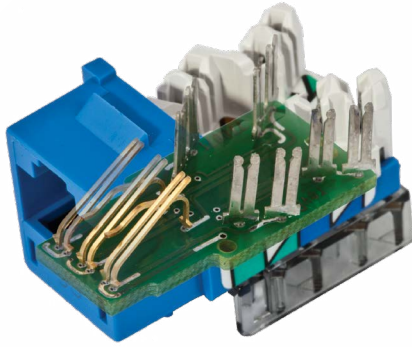

NEXTSPEED® Category 6 Field Termination Kits

Pairs	Legs	Connecting Blocks	Catalog No.
64-pair	With	16	⑤ 6110FTK64WL
64-pair	Without	16	6110FTK64NL
192-pair	With	64	6110FTK192WL

Note: See page C9 for full connecting block system.

NEXTSPEED® Category 6 Trunk Cable Assemblies

BIDnet assemblies provide simplicity for permanent links between switches, servers, patch panels, MUTOAs and zone distribution areas enabling easy moves, adds and changes to the infrastructure.

Performance

Front to back contact structure provides enhanced NEXT performance and optimum balance.

Labor Savings
Exclusive 1-Punch Tool terminates within seconds.

Universal Wiring
Two distinct labels eliminate wiring confusion, T568B or T568A.