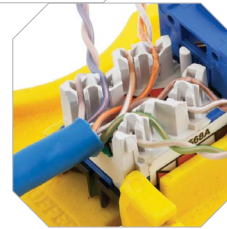

Performance

Front to back contact structure provides enhanced NEXT performance and optimum balance.

Labor Savings
Exclusive 1-Punch Tool terminates within seconds.

Universal Wiring
Two distinct labels eliminate wiring confusion, T568B or T568A.