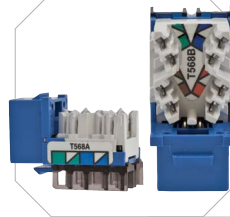

Performance

Front to back contact structure provides enhanced NEXT performance and optimum balance.

Labor Savings
Exclusive 1-Punch Tool terminates within seconds.

Universal Wiring
Two distinct labels eliminate wiring confusion, T568B or T568A.