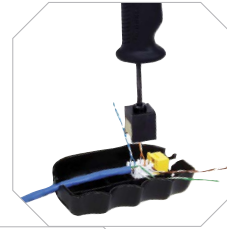

NEXTSPEED® Category 6 Trunk Cable Assemblies

BIDnet assemblies provide simplicity for permanent links between switches, servers, patch panels, MUTOAs and zone distribution areas enabling easy moves, adds and changes to the infrastructure.

Performance

Front to back contact structure provides enhanced NEXT performance and optimum balance.

Labor Savings
Exclusive 1-Punch Tool terminates within seconds.

Universal Wiring
Two distinct labels eliminate wiring confusion, T568B or T568A.